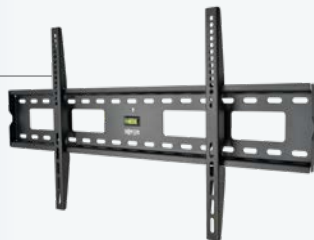

DISPLAY SOLUTIONS from Tripp Lite

Optimise viewing angles, deter theft of HDTVs, add mobility to displays and enhance ergonomics in home, office, commercial, industrial, education and healthcare environments. As a market leader in display solutions, Tripp Lite offers not only a wide range of wall mounts, but also new mobile floor stands and desktop solutions that provide unparalleled monitor, HDTV and display placement versatility.

DISPLAY MOUNTS

Save space and optimise viewing angles for flat-panel displays, monitors, TVs, laptops, tablets, smartphones and projectors. With models for wall, desk, ceiling and mobile mounting and options for swivel, tilt and full-motion adjustment, there's a mount for every display.

Wall Mounts

Free up floor space and increase available desk/table space. Options include fixed, tilting and full-motion mounts.

Security Wall Mounts

Feature a heavy-duty security bar and combination lock to deter theft of displays.

Desk Mounts & Clamps

Maximise desk/table space and offer easy one-touch adjustment for varied tasks.

Ceiling Mounts

Free up wall and floor space for displays and projectors.

Mobile Floor Stands

Provide the convenience and simple mobility of an A/V stand on wheels.