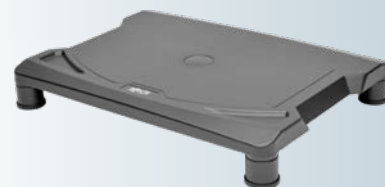

DISPLAY MOUNTS

Save space and optimise viewing angles for flat-panel displays, monitors, TVs, laptops, tablets, smartphones and projectors. With models for wall, desk, ceiling and mobile mounting and options for swivel, tilt and full-motion adjustment, there's a mount for every display.

Wall Mounts

Free up floor space and increase available desk/table space. Options include fixed, tilting and full-motion mounts.

Security Wall Mounts

Feature a heavy-duty security bar and combination lock to deter theft of displays.

Desk Mounts & Clamps

Maximise desk/table space and offer easy one-touch adjustment for varied tasks.

Ceiling Mounts

Free up wall and floor space for displays and projectors.

Mobile Floor Stands

Provide the convenience and simple mobility of an A/V stand on wheels.

MONITOR RISERS

Reduce neck and eye strain by raising monitors to the desired level. Most models include adjustable legs for incremental height adjustment, and select models feature built-in storage for additional desk decluttering.